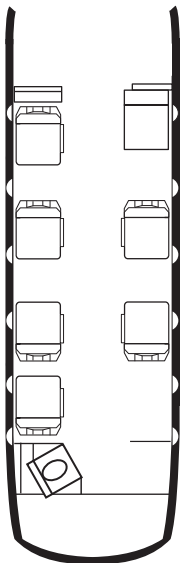

ExcelAire **1-800-77-EXCEL**
www.excelaire.com