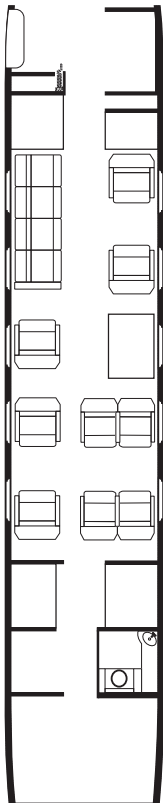

Gulfstream III

13 Passenger Capacity

- Long range 3900 nautical miles / 7 hour endurance
- Nine individual cappuccino leather captain chairs
- Four-seat divan
- 2 flat screens (forward and aft)
- Two cabin phones
- Five 115 VAC outlets
- Lavatory (aft)
- Fax machine
- Entertainment system
- Airshow