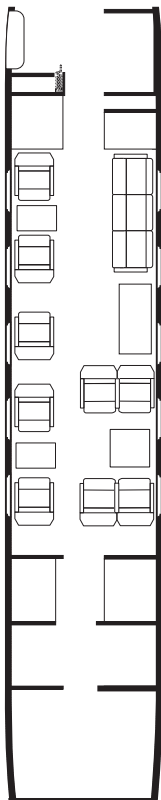

Gulfstream III

12 Passenger Capacity

- Long range 3900 nautical miles / 7 hour endurance
- Nine individual cream leather captain chairs
- Three-seat berthable divan
- Sleeps 5 passengers
- Seven 115 VAC outlets
- Flat screen (forward)
- Fax machine
- Lavatory (aft)
- Entertainment system