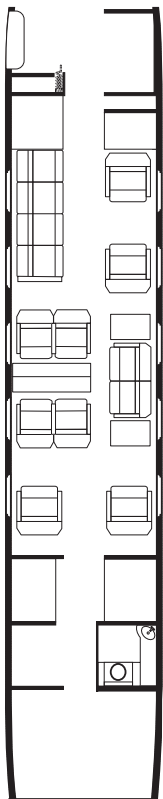

Gulfstream III

Gulfstream III

14 Passenger Capacity

- Long range 3900 nautical miles / 7 hour endurance
- Eight individual cream leather captain chairs
- Four-seat berthable divan
- Two-seat kitchinette
- Bedroom
- Sleeps 6 passengers
- Five cabin phones
- Seven 115 VAC outlets
- Two lavatories (forward and aft)
- Entertainment system
- Airshow