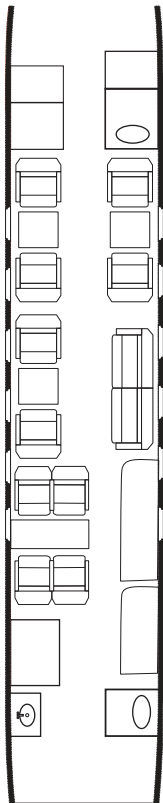

Gulfstream 450

14 Passenger Capacity

- 10 individual cream leather captain chairs
- Four-seat berthable divan
- Sleeps 5-6 passengers
- Two flat screens (forward and aft)
- Lavatory (aft)
- Entertainment center
- Airshow
- Fax machine