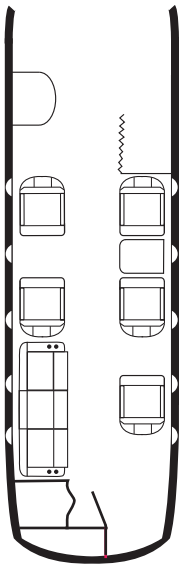

Hawker 850XP

8 Passenger Capacity

6 hour range / 2400 nautical miles

5 individual black leather captain chairs and a 3 place black leather divan

Aft fully enclosed lavatory

Full refreshment center, including microwave oven

DVD / entertainment center

2 Flat 15" video monitors

Collins airshow 21 cabin management system